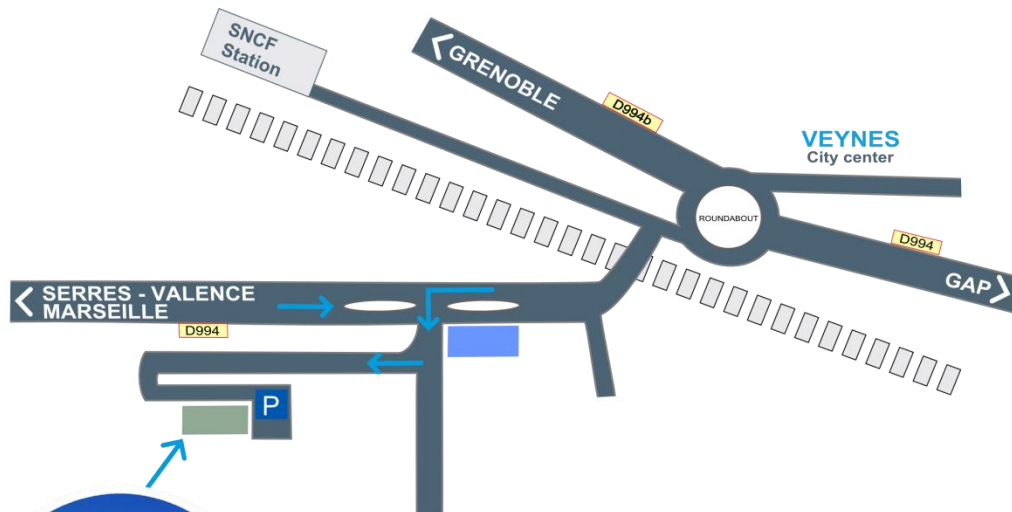

Access map - Veynes

Address

Les Peyrons
05400 Veynes -
France

Contact

Phone: +33 4 92 57 12 12
Email: contact@netceler.com
[Google maps](#)

Free parking available

By train

1 Km from Veynes-Dévoluy station

By car

Coming from Grenoble

- A480
- Follow Gap / Briançon / Sisteron / Rocade-Sud
- Continue on A51
- Follow direction to Veynes on D994
- In Veynes, at roundabout, take 1st exit toward Serres, take 2nd street on the left and immediately right

Coming from Lyon

- A43 - Exit A48/E711 towards Valence / Grenoble
- Continue on A480 (signs Côte d'Azur/Grenoble-Centre/Chambéry)
- Continue on A51
- Follow direction to Veynes on D994
- In Veynes, at roundabout, take 1st exit toward Serres, take 2nd street on the left and immediately right

Coming from Marseille

- A7
- A51 – Exit #23 towards N75 / Grenoble / Mison / Laragne-Montéglin
- At the roundabout exit Serres, take the 1st exit onto D994 towards Gap / Veynes
- On entry sign Veynes, take 1st street on the right and then immediately right